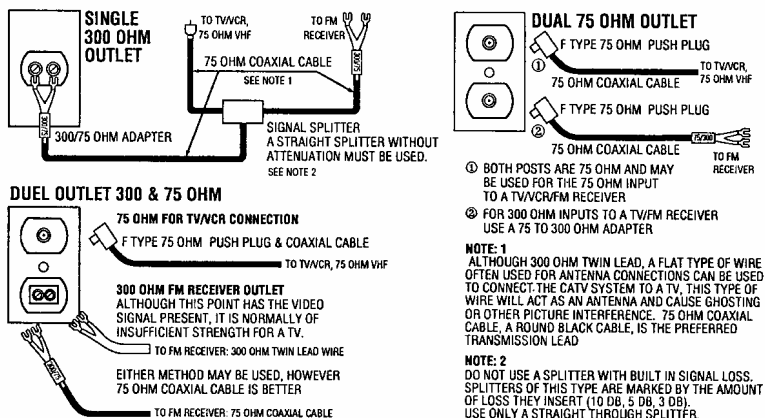

FM Cable Connections

AMERICAN FORCES NETWORK
AMERICAN FORCES RADIO & TELEVISION SERVICE